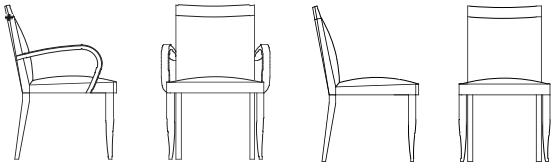

DAKOTA JACKSON
DJ

PFM Royale

CHAIR

PFM ROYALE CHAIR

Description

Kiln-dried hardwood frame, glued, doweled, and corner-blocked. Solid Cherry legs, seamless steam-bent domed arms and inset Wood crown in Satin finish. Fully-upholstered seat and back with welt. Available in a select range of DJ leathers, or COM/COL upon approval.

Standard Finish

Cherry: Cognac, Russet, Cordovan, Red Walnut, Caramel, Garnet, Espresso, Ebonized.

Arm Chair

25"w x 25.5"d x 38"h; 26.5" arm ht; 19.5" seat ht

COM: 2 yds - 54" plain

COL: 45 sq ft leather

Side Chair

21.5"w x 25.5"d x 38"h; 19.5" seat ht

COM: 2 yds - 54" plain

COL: 45 sq ft leather

DAKOTA
JACKSON

Dakota Jackson, Inc.
Corporate Offices
30-10 41st Avenue, Ste. 3
LIC, NY 11101
Tel. 718.786.8600
Fax 718.706.7718