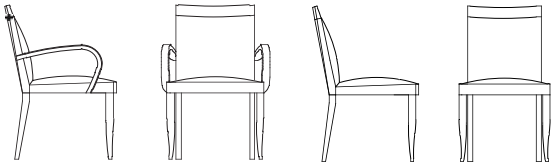

DAKOTA JACKSON
DJ

PFM Royale

CHAIR

PFM ROYALE CHAIR

Description

Kiln-dried hardwood frame, glued, doweled, and corner-blocked. Solid Cherry legs, seamless steam-bent domed arms and inset Wood crown in Satin finish. Fully-upholstered seat and back with welt. Available in a select range of DJ leathers, or COM/COL upon approval.

Standard Finish

Cherry: Cognac, Russet, Cordovan, Red Walnut, Caramel, Garnet, Espresso, Ebonized.

Arm Chair

25"w x 25.5"d x 38"h; 26.5" arm ht; 19.5" seat ht

COM: 2 yds - 54" plain

COL: 45 sq ft leather

Side Chair

21.5"w x 25.5"d x 38"h; 19.5" seat ht

COM: 2 yds - 54" plain

COL: 45 sq ft leather

DAKOTA
JACKSON

Dakota Jackson, Inc.
Corporate Offices
30-10 41st Avenue, Ste. 3
LIC, NY 11101
Tel. 718.786.8600
Fax 718.706.7718