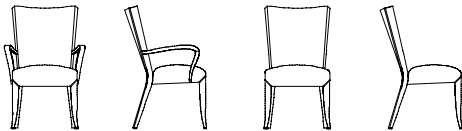

COM: 1 yd - 54" plain

COL: 17 sq ft leather

Side Chair Padded Back (shown at top right)

20" w x 25" d x 38" h; 19.75" seat ht

COM: 1.5 yds - 54" plain

COL: 25 sq ft leather

DAKOTA
JACKSON

Dakota Jackson, Inc.
Corporate Offices
30-10 41st Avenue, Ste. 3
LIC, NY 11101
Tel. 718.786.8600
Fax 718.706.7718