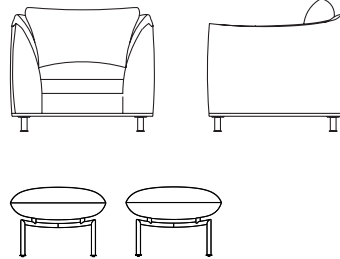

DAKOTA JACKSON
DJ

IKO Downs

CLUB CHAIR + OTTOMAN

IKO DOWNS CLUB CHAIR + OTTOMAN

Description

Kiln-dried hardwood frame, glued, doweled, and corner-blocked. Polished Stainless Steel apron and Tubular feet. Fully-upholstered chair, seat and back. Loose seat and back cushions. Available in a select range of DJ leathers, or COM/COL upon approval, or a combination of COL base and COM cushions.

Club Chair

38.25"w x 37.25"d x 30"h; 18" seat ht

Leather base, leather cushions:

COM: 8 yds - 54" plain; COL: 150 sq ft leather

Leather base, fabric cushions:

COM: 2.5 yds - 54" plain; COL: 120 sq ft leather

Ottoman

24.5"w x 24.5"d x 17"h

Fully-upholstered tight cushion. Please note ottoman height and lounge chair seat height differ.

COM: 2.5 yds - 54" plain

COL: 40 sq ft leather

| Finish | Metal Type |
|--|---------------------------------------|
|  | Polished Stainless Steel Item #301 |
|  | Satin Stainless Steel Item #302 |
|  | Silver Powder Coat Item #304 |
|  | Black Powder Coat Item #305 |
|  | Dark Bronze Powder Coat Item #306 |
|  | Dark Bronze Item #308 |
|  | Satin Bronze Item #309 |
|  | Polished Brass Item #310 |