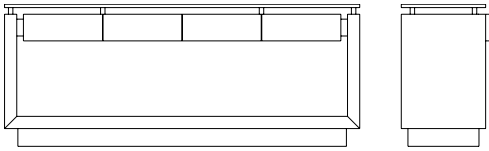

MODERN CONSOLE

Dimensions / Description

80"w x 20.5"d x 32"h

Straight pattern veneer case. 4 domed Leather-Clad drawer faces, 3/4" clear float Glass counter top supported by Polished Stainless Steel posts. Domed surfaces are covered in premium quality selected Dakota Jackson Leathers or COL upon approval. 30 sq ft leather required.

All wood groups available.

As shown: DJL Cashmere Calf 332 Miele, Polished Polyester Resin Macassar Ebony.

DAKOTA
JACKSON

Dakota Jackson, Inc.
Corporate Offices
30-10 41st Avenue, Ste. 3
LIC, NY 11101
Tel. 718.786.8600
Fax 718.706.7718