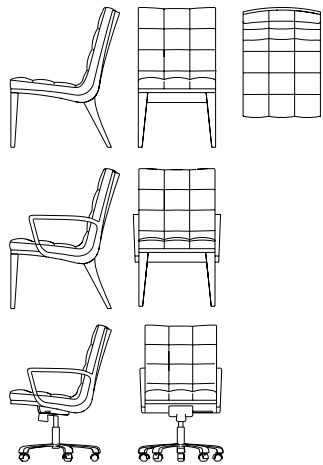

SONATA CHAIR

Dimensions / Description

Side Chair

20.125"w x 28.625"d x 36"h; 18.5" seat ht

COM: 2 yds - 54" plain

COL: 36 sq ft leather

Arm Chair

24"w x 28.5"d x 36"h; 18.5" seat ht

COM: 2 yds - 54" plain

COL: 36 sq ft leather

Description

Kiln-dried hardwood frame. Standard Quarter cut non-lacquered Cherry veneered outside back with solid Cherry legs. Available in Standard wood finishes and in a full range of DJ Leathers or COM/COL upon approval.

Standard Finish

Cherry: Cognac, Russet, Cordovan, Red Walnut, Caramel, Garnet, Espresso, Ebonized.

DAKOTA
JACKSON

Dakota Jackson, Inc.
Corporate Offices
30-10 41st Avenue, Ste. 3
LIC, NY 11101
Tel. 718.786.8600
Fax 718.706.7718